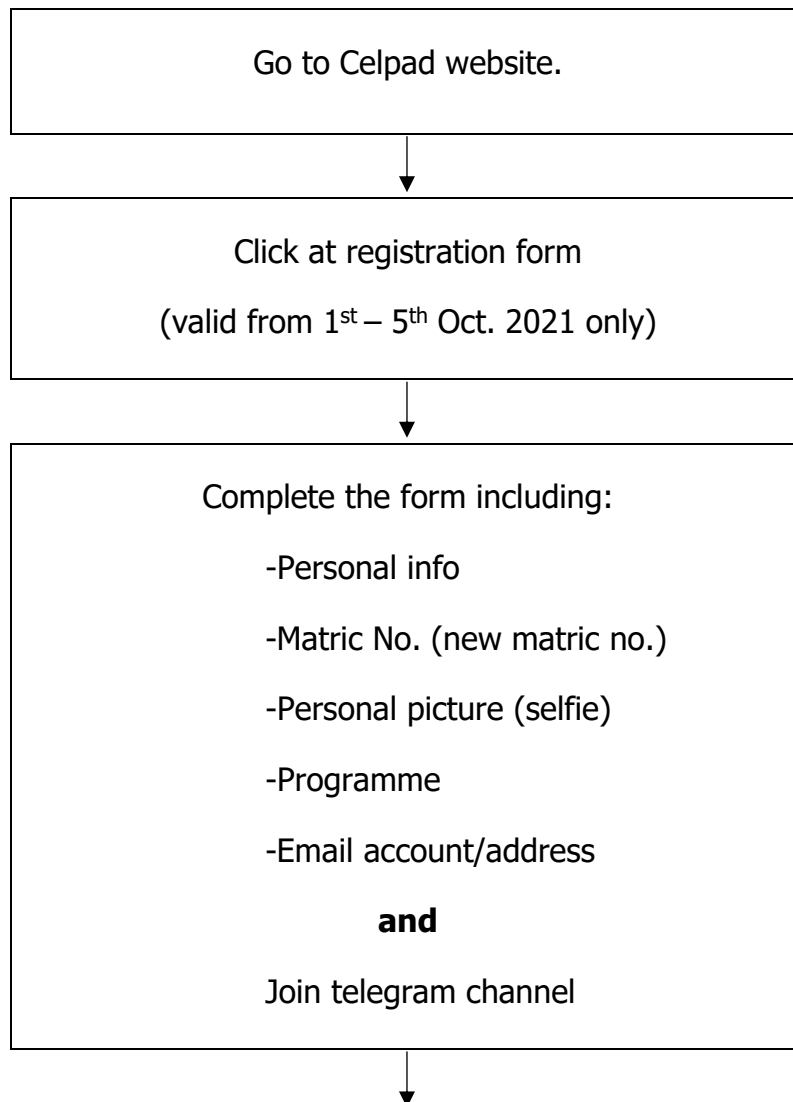

**Flowchart on
Tilawah Placement Test (Batch 2)
(Sem 1, 2021/2022)**

For all new intake students:

- Gombak Campus
 - Pagoh Campus
 - Kuantan Campus
 - Direct Intake
- } Who didn't sit yet

Submit the form before 6th Oct. 2021

Wait for invitation in email
-Link to zoom meeting

Date of exam: 11th - 14th Oct. 2021
-Login on specific date and time assigned
-Prepare for recitation
- Recite when asked to

- Finish recitation
- End of test